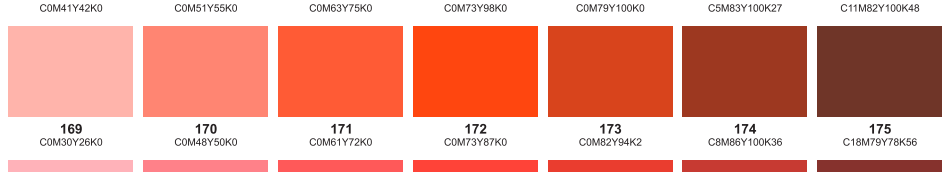

Process Yellow CMYK(100,0,0,0) Process Magenta CMYK(0,100,0,0) Process Cyan CMYK(0,0,100,0) Process Black CMYK(100,0,0,0) Tans White CMYK(0,0,0,0)