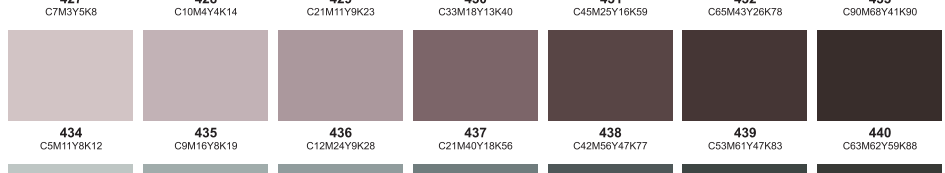

Process Yellow CMYK(100,0,0,0) Process Magenta CMYK(0,100,0,0) Process Cyan CMYK(0,0,100,0) Process Black CMYK(100,0,0,0) Tans White CMYK(0,0,0,0)