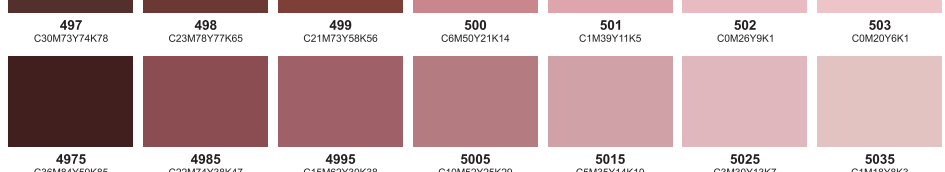

Process Yellow CMYK(100,0,0,0) Process Magenta CMYK(0,100,0,0) Process Cyan CMYK(0,0,100,0) Process Black CMYK(100,0,0,0) Tans White CMYK(0,0,0,0)