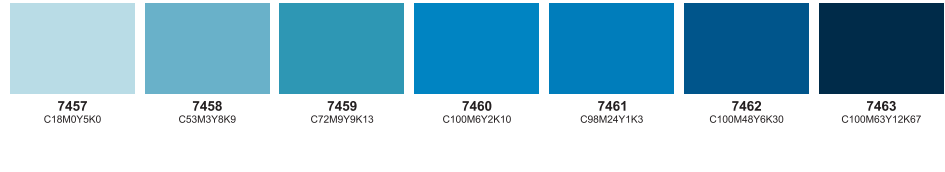

Process Yellow CMYK(100,0,0,0) Process Magenta CMYK(0,100,0,0) Process Cyan CMYK(0,0,100,0) Process Black CMYK(100,0,0,0) Tans White CMYK(0,0,0,0)