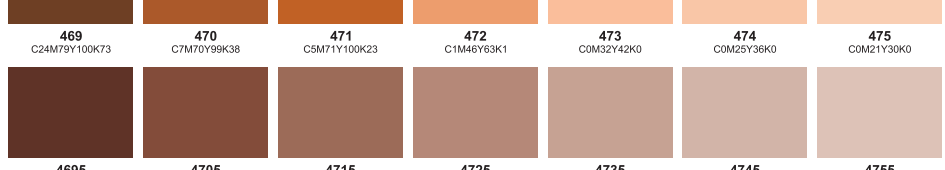

Process Yellow CMYK(100,0,0,0) Process Magenta CMYK(0,100,0,0) Process Cyan CMYK(0,0,100,0) Process Black CMYK(100,0,0,0) Tans White CMYK(0,0,0,0)