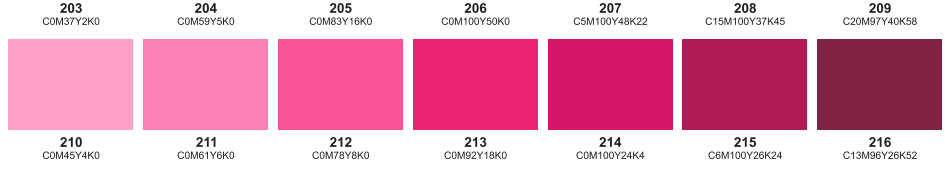

Process Yellow CMYK(100,0,0,0) Process Magenta CMYK(0,100,0,0) Process Cyan CMYK(0,0,100,0) Process Black CMYK(100,0,0,0) Tans White CMYK(0,0,0,0)