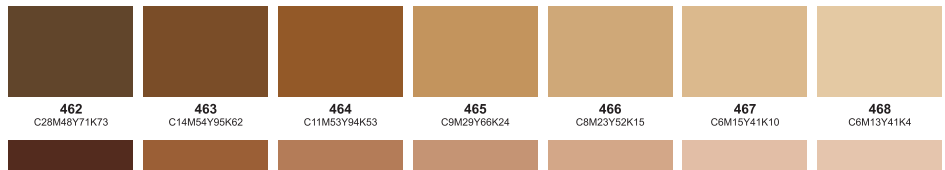

Process Yellow CMYK(100,0,0,0) Process Magenta CMYK(0,100,0,0) Process Cyan CMYK(0,0,100,0) Process Black CMYK(100,0,0,0) Tans White CMYK(0,0,0,0)