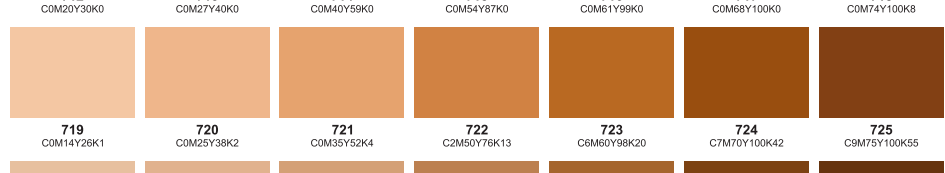

Process Yellow CMYK(100,0,0,0) Process Magenta CMYK(0,100,0,0) Process Cyan CMYK(0,0,100,0) Process Black CMYK(100,0,0,0) Tans White CMYK(0,0,0,0)