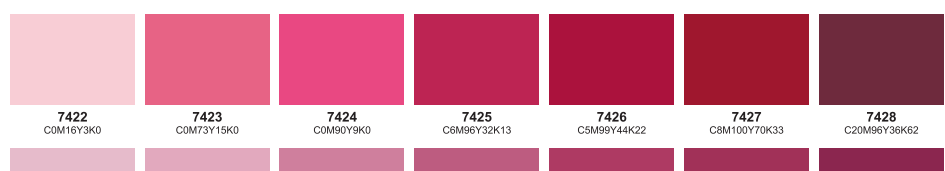

Process Yellow CMYK(100,0,0,0) Process Magenta CMYK(0,100,0,0) Process Cyan CMYK(0,0,100,0) Process Black CMYK(100,0,0,0) Tans White CMYK(0,0,0,0)