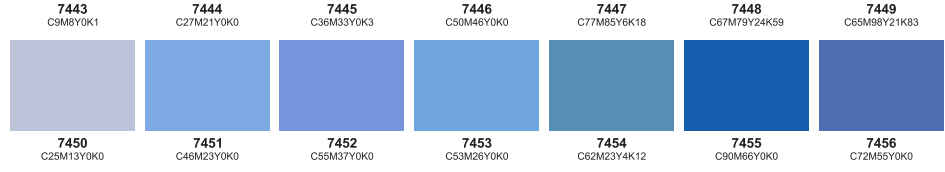

Process Yellow CMYK(100,0,0,0) Process Magenta CMYK(0,100,0,0) Process Cyan CMYK(0,0,100,0) Process Black CMYK(100,0,0,0) Tans White CMYK(0,0,0,0)