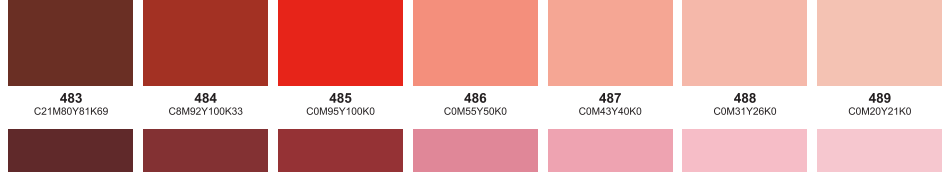

Process Yellow CMYK(100,0,0,0) Process Magenta CMYK(0,100,0,0) Process Cyan CMYK(0,0,100,0) Process Black CMYK(100,0,0,0) Tans White CMYK(0,0,0,0)