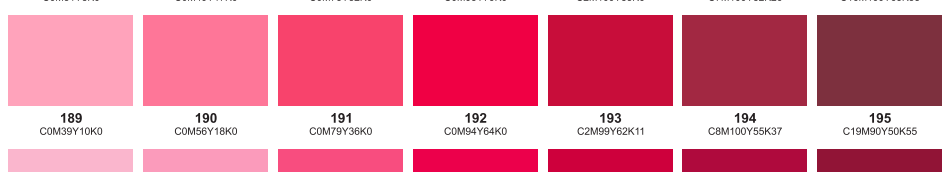

Process Yellow CMYK(100,0,0,0) Process Magenta CMYK(0,100,0,0) Process Cyan CMYK(0,0,100,0) Process Black CMYK(100,0,0,0) Tans White CMYK(0,0,0,0)