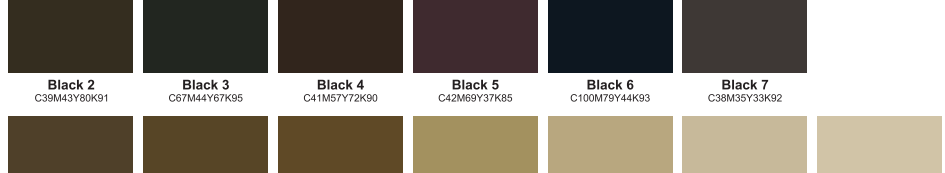

Process Yellow CMYK(100,0,0,0) Process Magenta CMYK(0,100,0,0) Process Cyan CMYK(0,0,100,0) Process Black CMYK(100,0,0,0) Tans White CMYK(0,0,0,0)