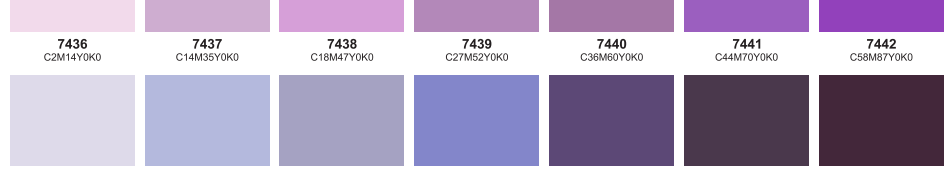

Process Yellow CMYK(100,0,0,0) Process Magenta CMYK(0,100,0,0) Process Cyan CMYK(0,0,100,0) Process Black CMYK(100,0,0,0) Tans White CMYK(0,0,0,0)