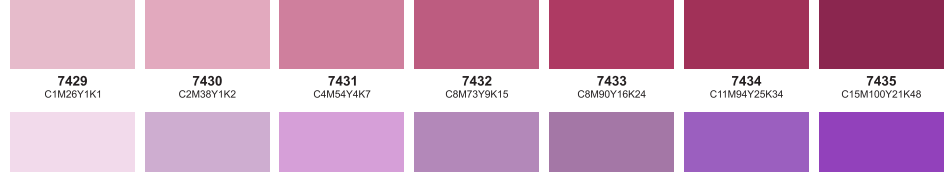

Process Yellow CMYK(100,0,0,0) Process Magenta CMYK(0,100,0,0) Process Cyan CMYK(0,0,100,0) Process Black CMYK(100,0,0,0) Tans White CMYK(0,0,0,0)