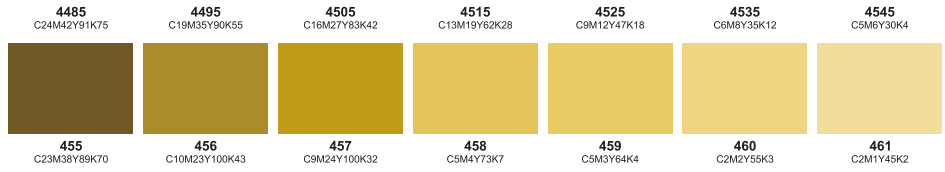

Process Yellow CMYK(100,0,0,0) Process Magenta CMYK(0,100,0,0) Process Cyan CMYK(0,0,100,0) Process Black CMYK(100,0,0,0) Tans White CMYK(0,0,0,0)