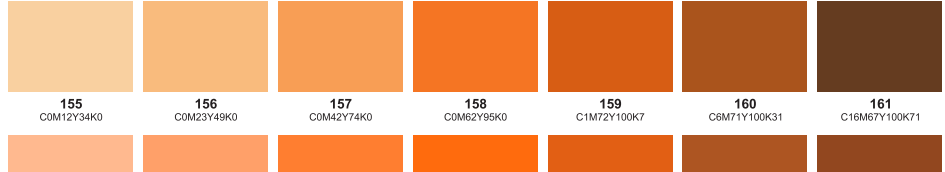

Process Yellow CMYK(100,0,0,0) Process Magenta CMYK(0,100,0,0) Process Cyan CMYK(0,0,100,0) Process Black CMYK(100,0,0,0) Tans White CMYK(0,0,0,0)