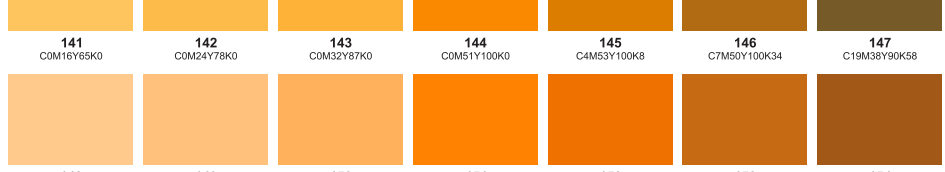

Process Yellow CMYK(100,0,0,0) Process Magenta CMYK(0,100,0,0) Process Cyan CMYK(0,0,100,0) Process Black CMYK(100,0,0,0) Tans White CMYK(0,0,0,0)