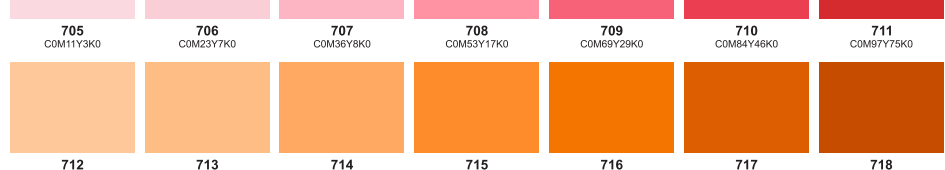

Process Yellow CMYK(100,0,0,0) Process Magenta CMYK(0,100,0,0) Process Cyan CMYK(0,0,100,0) Process Black CMYK(100,0,0,0) Tans White CMYK(0,0,0,0)