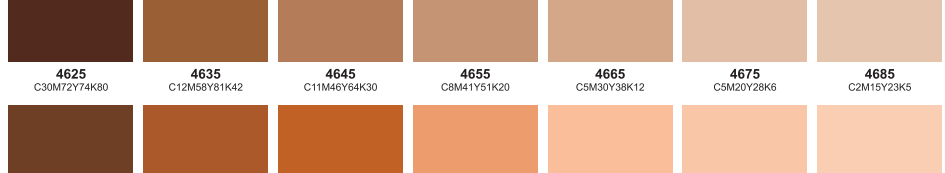

Process Yellow CMYK(100,0,0,0) Process Magenta CMYK(0,100,0,0) Process Cyan CMYK(0,0,100,0) Process Black CMYK(100,0,0,0) Tans White CMYK(0,0,0,0)