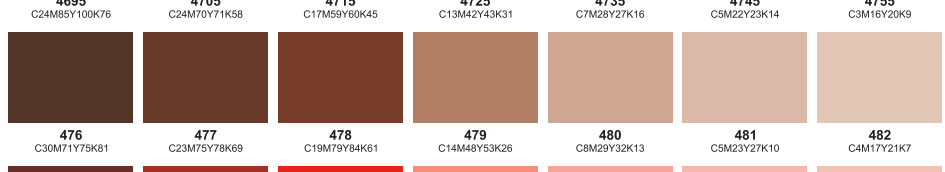

Process Yellow CMYK(100,0,0,0) Process Magenta CMYK(0,100,0,0) Process Cyan CMYK(0,0,100,0) Process Black CMYK(100,0,0,0) Tans White CMYK(0,0,0,0)