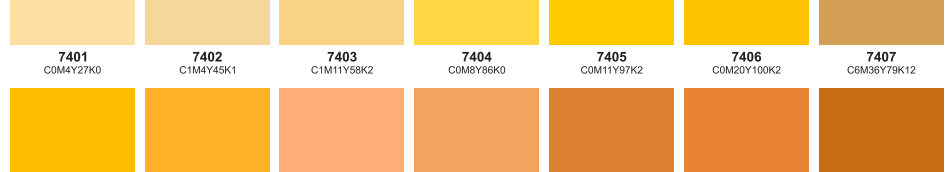

Process Yellow CMYK(100,0,0,0) Process Magenta CMYK(0,100,0,0) Process Cyan CMYK(0,0,100,0) Process Black CMYK(100,0,0,0) Tans White CMYK(0,0,0,0)