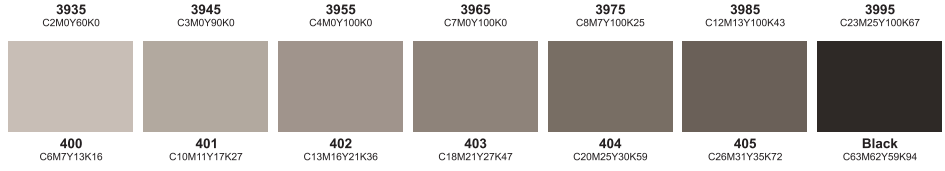

Process Yellow CMYK(100,0,0,0) Process Magenta CMYK(0,100,0,0) Process Cyan CMYK(0,0,100,0) Process Black CMYK(100,0,0,0) Tans White CMYK(0,0,0,0)