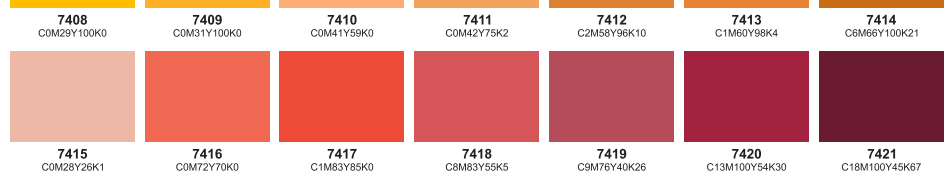

Process Yellow CMYK(100,0,0,0) Process Magenta CMYK(0,100,0,0) Process Cyan CMYK(0,0,100,0) Process Black CMYK(100,0,0,0) Tans White CMYK(0,0,0,0)