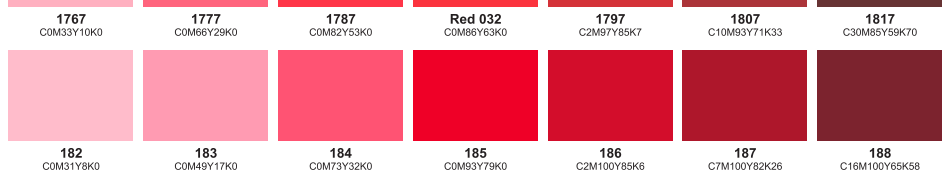

Process Yellow CMYK(100,0,0,0) Process Magenta CMYK(0,100,0,0) Process Cyan CMYK(0,0,100,0) Process Black CMYK(100,0,0,0) Tans White CMYK(0,0,0,0)