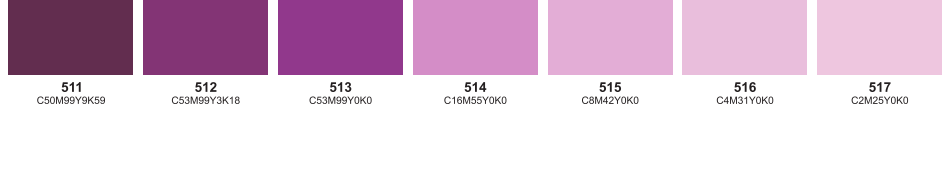

Process Yellow CMYK(100,0,0,0) Process Magenta CMYK(0,100,0,0) Process Cyan CMYK(0,0,100,0) Process Black CMYK(100,0,0,0) Tans White CMYK(0,0,0,0)