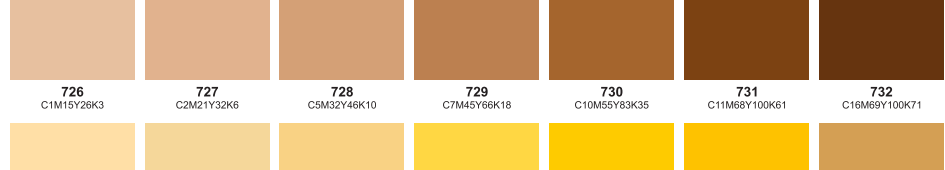

Process Yellow CMYK(100,0,0,0) Process Magenta CMYK(0,100,0,0) Process Cyan CMYK(0,0,100,0) Process Black CMYK(100,0,0,0) Tans White CMYK(0,0,0,0)