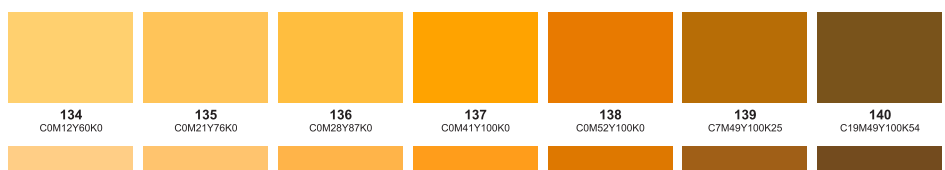

Process Yellow CMYK(100,0,0,0) Process Magenta CMYK(0,100,0,0) Process Cyan CMYK(0,0,100,0) Process Black CMYK(100,0,0,0) Tans White CMYK(0,0,0,0)