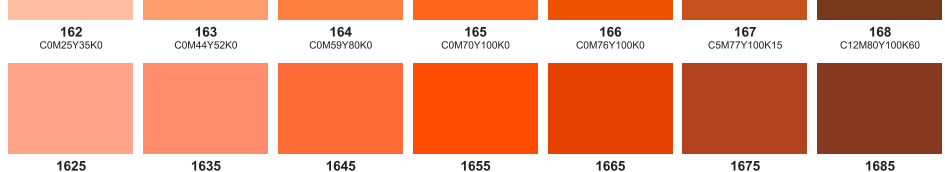

Process Yellow CMYK(100,0,0,0) Process Magenta CMYK(0,100,0,0) Process Cyan CMYK(0,0,100,0) Process Black CMYK(100,0,0,0) Tans White CMYK(0,0,0,0)